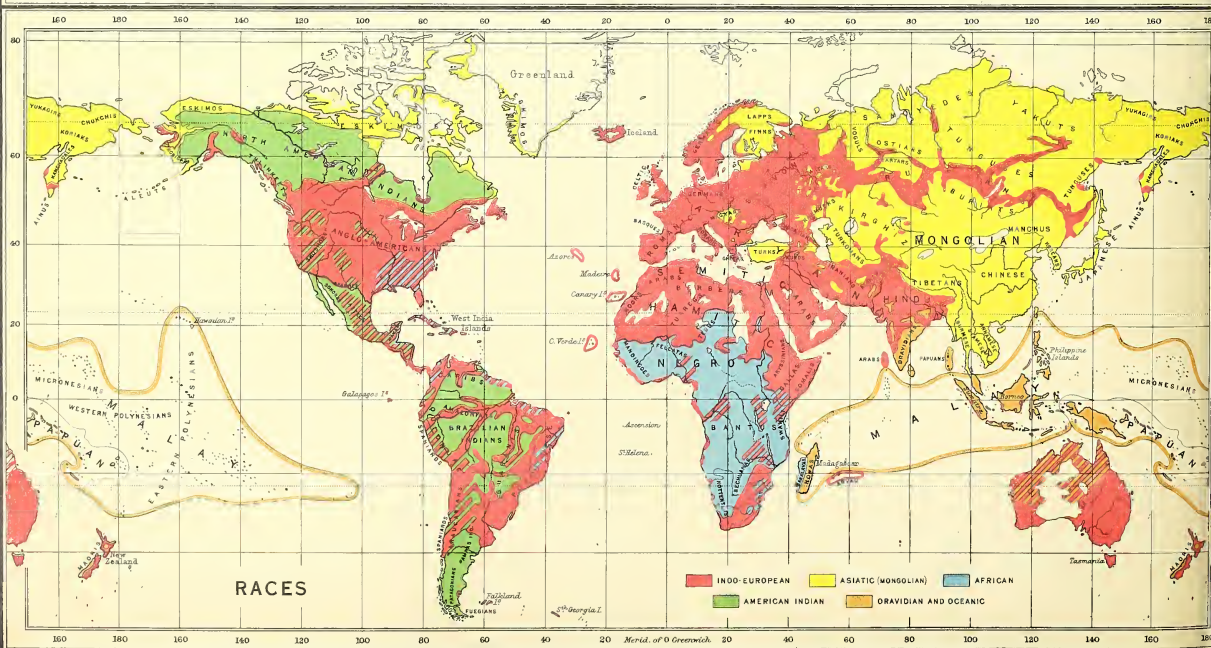

Distances are measured off true on each of the five centre meridians and horizontally along all parallels of latitude